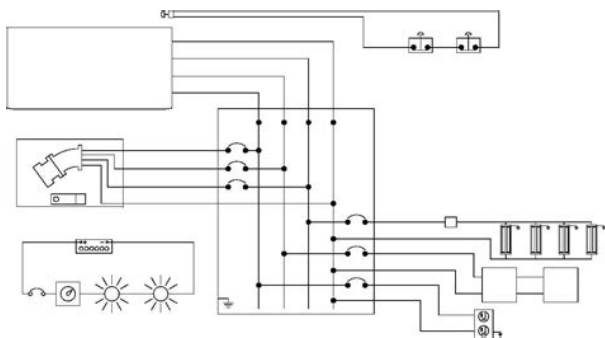

Quantity Description 1 RG52661000CN RG52662000CN C411860003 C411860004 1 1 Fuser 110V
Fuser 220V 2 RG54269000CN RG54291000CN 1 Fuser Film Assembly 110V Fuser Film Assembly
220V 3 RB18794000CN 1 Roller, Fuser Pressure Paper Pickup Drive Assembly Item No. Part No.